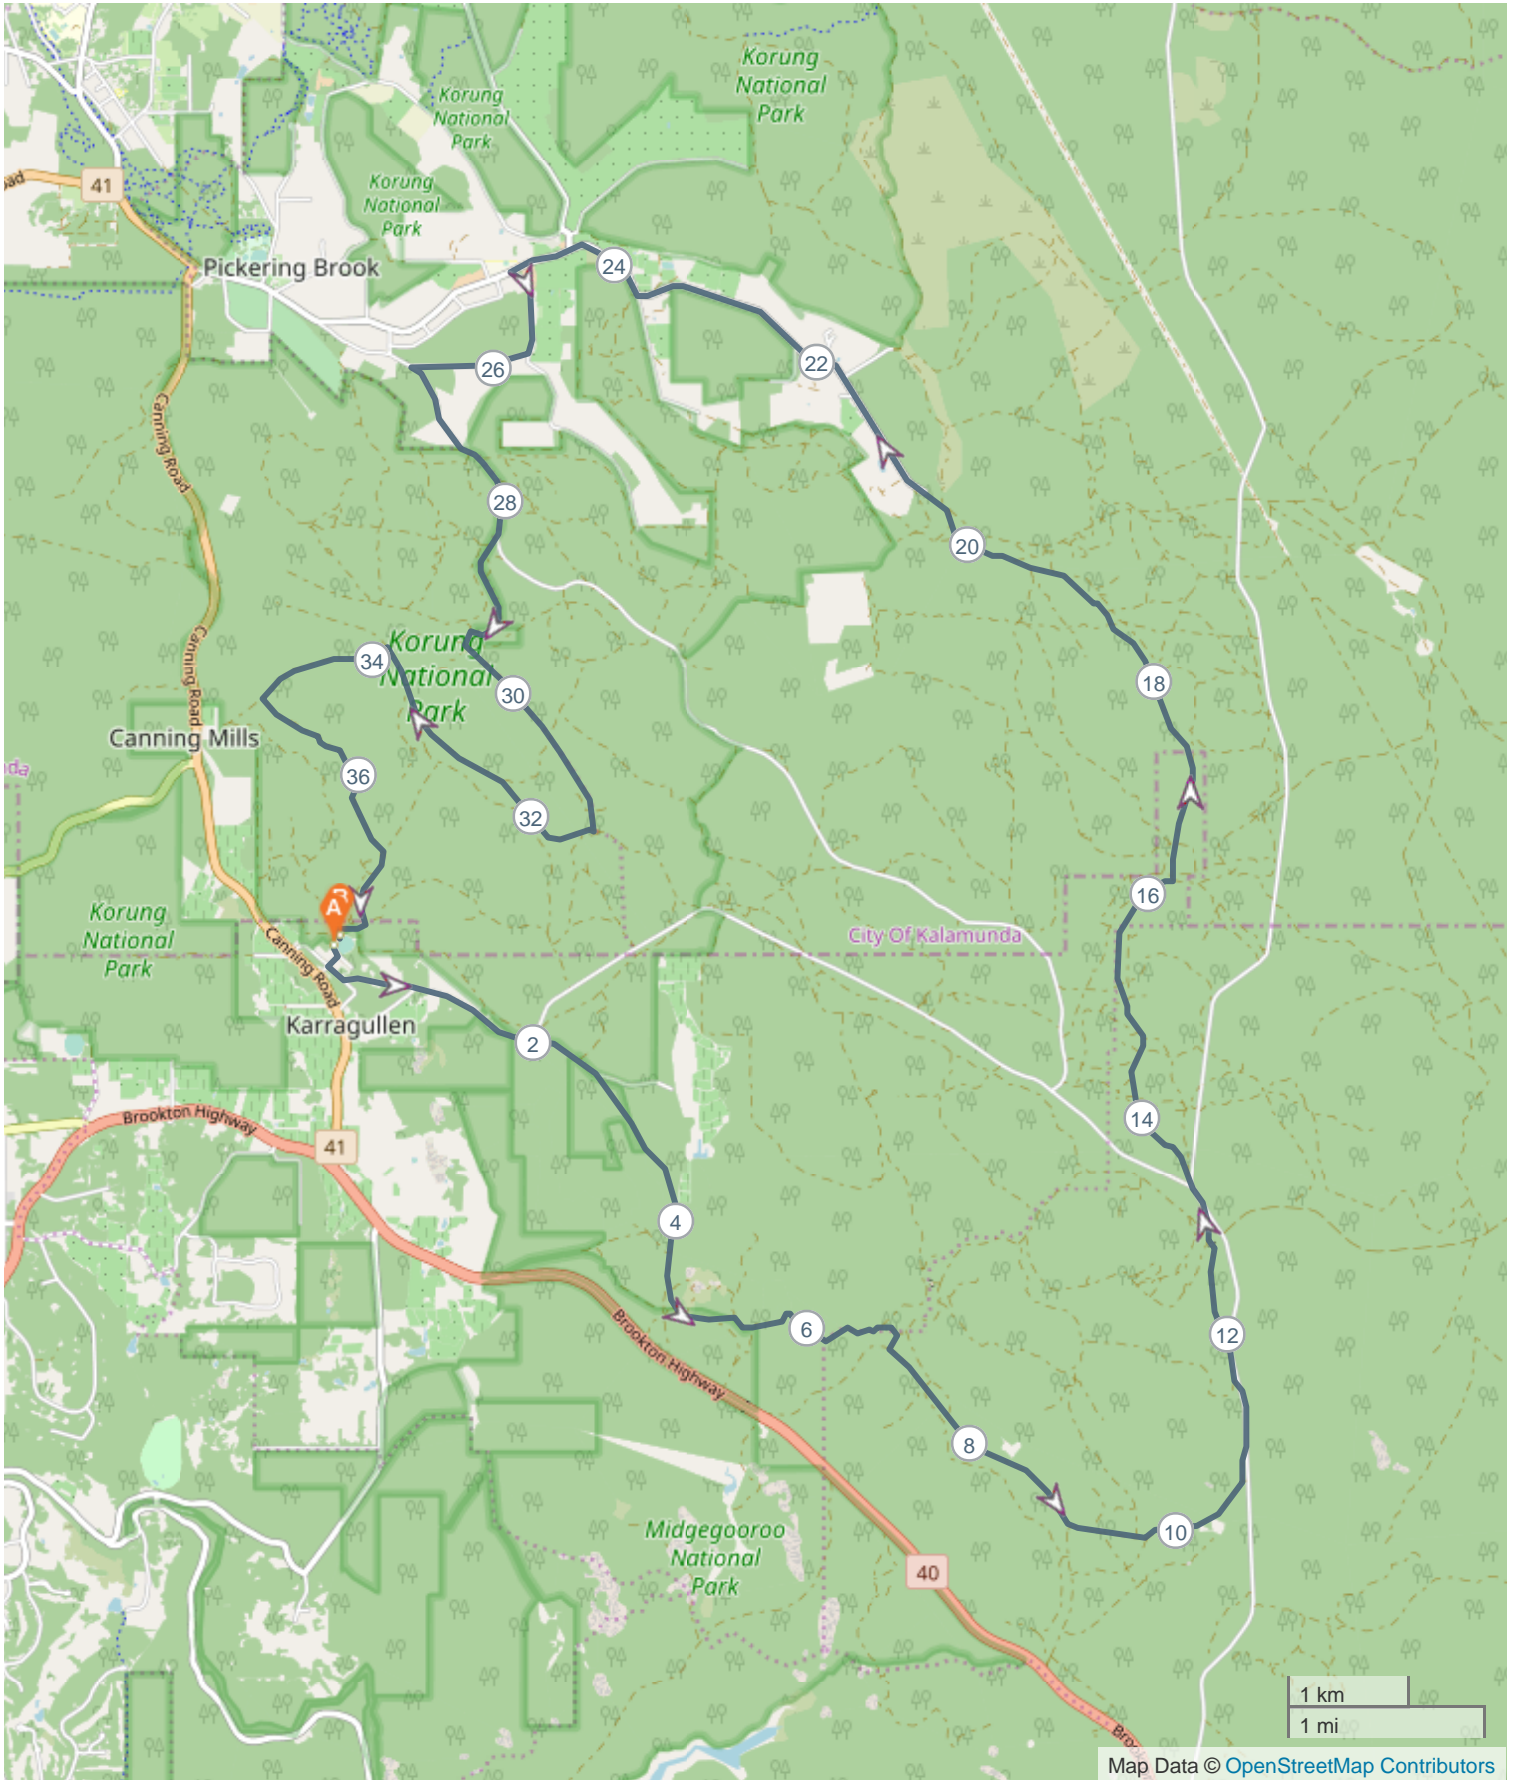

Life Cycle Offroad Practice Karragullen

ROUTE DIRECTIONS

| No | Km | Turn | Directions |
|----|--------|------|--|
| 1 | 0.358 | ↘ | Turn sharp right onto School Road |
| 2 | 4.475 | | Keep left |
| 3 | 4.870 | ↙ | Turn slight left |
| 4 | 5.067 | ↙ | Keep left |
| 5 | 5.280 | ↗ | Turn slight right |
| 6 | 5.482 | ← | Turn left |
| 7 | 6.730 | | Keep right |
| 8 | 6.892 | → | Turn right onto Carinya Loop - Munda Biddi Trail |
| 9 | 7.021 | ← | Turn left onto Munda Biddi Trail |
| 10 | 7.467 | | Keep left |
| 11 | 9.104 | ← | Turn left |
| 12 | 9.371 | | Keep left |
| 13 | 9.763 | ↙ | Turn slight left |
| 14 | 10.736 | ↙ | Keep left |
| 15 | 11.034 | ↙ | Turn slight left onto Ashendon Road |
| 16 | 11.478 | | Keep left |
| 17 | 11.578 | ↗ | Turn slight right |
| 18 | 12.780 | ↗ | Turn slight right |
| 19 | 12.882 | | Keep right |
| 20 | 13.084 | ↙ | Turn slight left onto Ashendon Road |
| 21 | 13.221 | | Keep right onto Ashendon Road |
| 22 | 13.285 | | Keep left |
| 23 | 13.341 | | Keep left |
| 24 | 13.960 | ↗ | Keep right |
| 25 | 16.230 | ← | Turn left |
| 26 | 17.214 | | Keep left |
| 27 | 18.014 | ↗ | Turn slight right |
| 28 | 19.407 | ↗ | Turn slight right |
| 29 | 20.044 | | Keep right |
| 30 | 23.668 | ↗ | Turn slight right onto Pickering Brook Road |
| 31 | 24.920 | ↙ | Turn sharp left onto Merrivale Road |
| 32 | 25.665 | → | Turn right onto East Road |
| 33 | 26.641 | ↙ | Turn sharp left onto Carinyah Road |
| 34 | 27.840 | | Keep right onto Westons Road |
| 35 | 28.283 | | Keep right onto Carinyah Road |